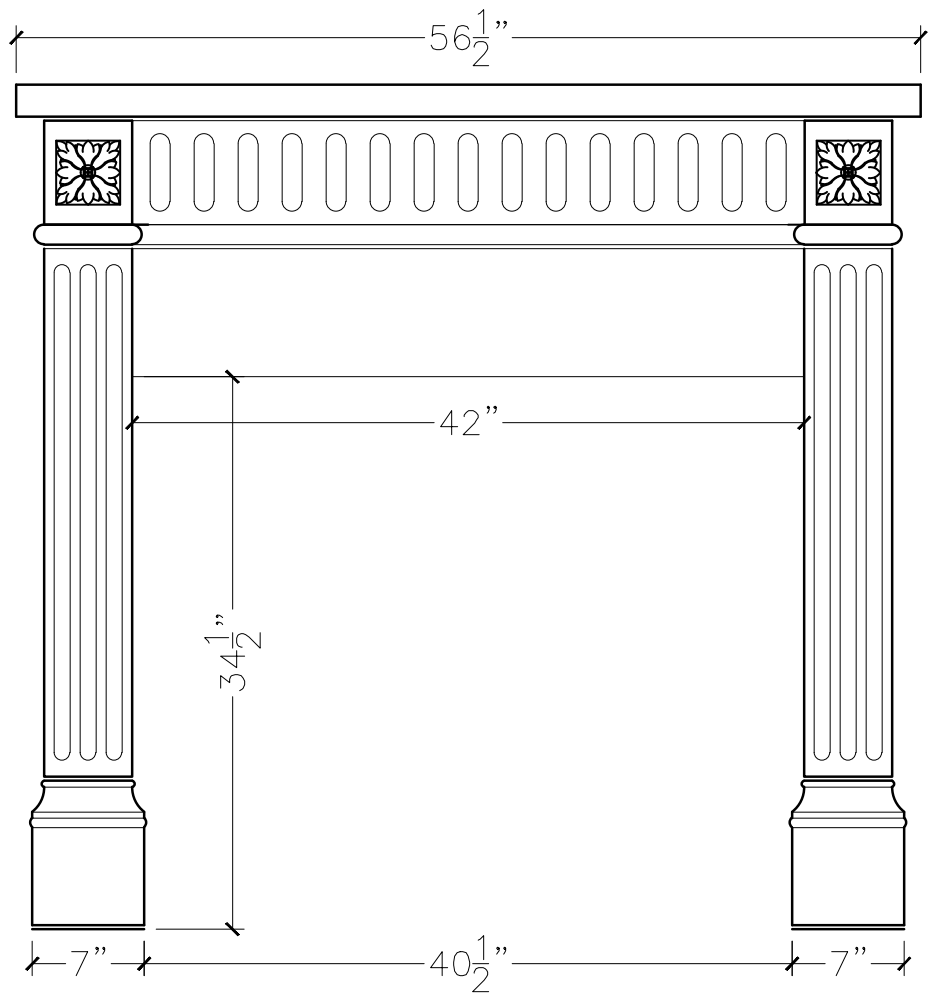

JOB:	MOLD: CFS-8300	
BAY#: 290	STONE COLOR:	
DATE:	SCALE: 1"=12"	NEED:

FRONT VIEW

SIDE