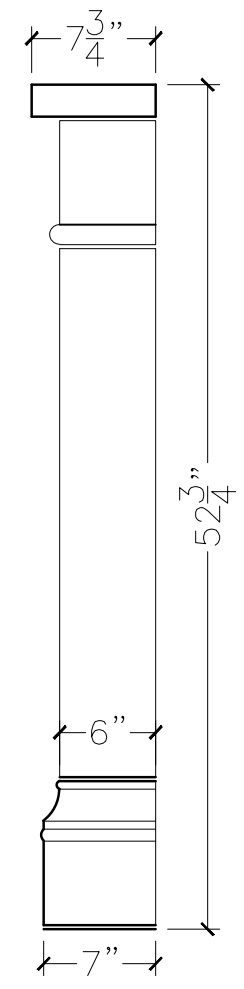

JOB:	MOLD: CFS-8300	
BAY#: 290	STONE COLOR:	
DATE:	SCALE: 1"=12"	NEED:

FRONT VIEW

SIDE