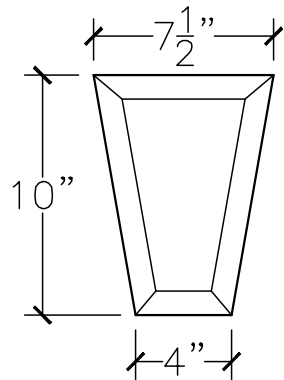

JOB:	MOLD: CK-100
BAY# 175	STONE COLOR:
DATE:	SCALE: $1\frac{1}{2}'' = 12''$ NEED:

TOP VIEW

FRONT VIEW

SECTION VIEW