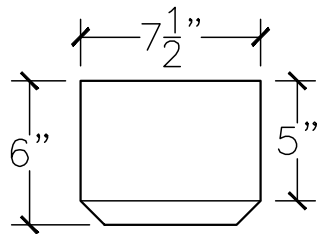

JOB:	MOLD: CK-100
BAY# 175	STONE COLOR:
DATE:	SCALE: $1\frac{1}{2}'' = 12''$ NEED:

TOP VIEW

FRONT VIEW

SECTION VIEW