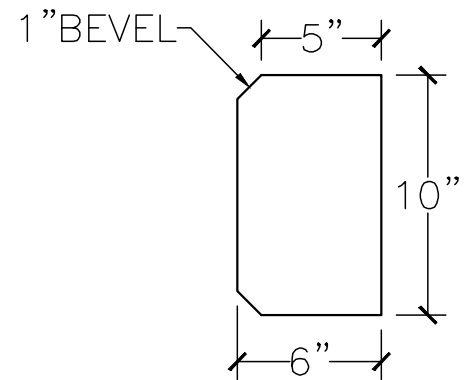

JOB:	MOLD: CK-100
BAY# 175	STONE COLOR:
DATE:	SCALE: $1\frac{1}{2}'' = 12''$ NEED:

TOP VIEW

FRONT VIEW

SECTION VIEW