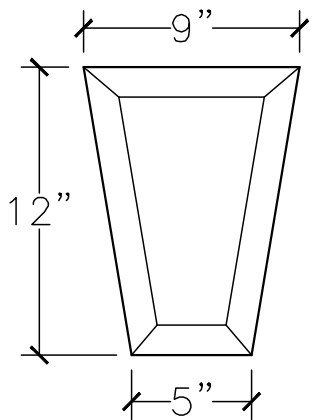

JOB:	MOLD: CK-120
BAY# 175	STONE COLOR:
DATE:	SCALE: 1½"=12" NEED:

TOP VIEW

FRONT VIEW

SECTION VIEW