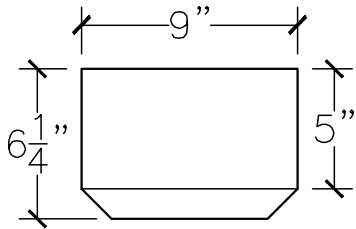

JOB:	MOLD: CK-120
BAY# 175	STONE COLOR:
DATE:	SCALE: 1½"=12" NEED:

TOP VIEW

FRONT VIEW

SECTION VIEW