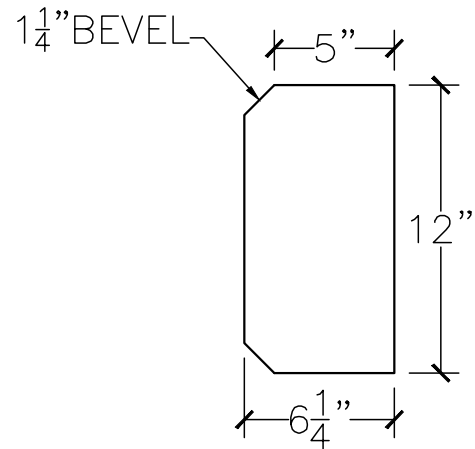

JOB:	MOLD: CK-120
BAY# 175	STONE COLOR:
DATE:	SCALE: 1½"=12" NEED:

TOP VIEW

FRONT VIEW

SECTION VIEW