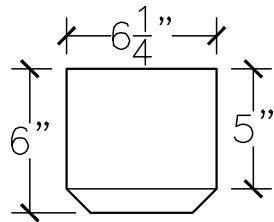

JOB:	MOLD: CK-80
BAY# 175	STONE COLOR:
DATE:	SCALE: $1\frac{1}{2}'' = 12''$ NEED:

TOP VIEW

FRONT VIEW

SECTION VIEW