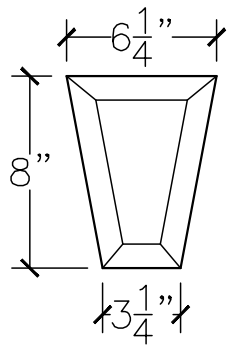

JOB:	MOLD: CK-80
BAY# 175	STONE COLOR:
DATE:	SCALE: $1\frac{1}{2}'' = 12''$ NEED:

TOP VIEW

FRONT VIEW

SECTION VIEW