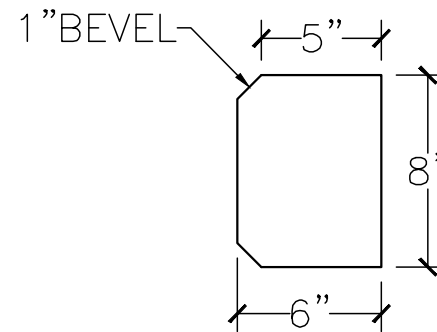

JOB:	MOLD: CK-80
BAY# 175	STONE COLOR:
DATE:	SCALE: $1\frac{1}{2}'' = 12''$ NEED:

TOP VIEW

FRONT VIEW

SECTION VIEW