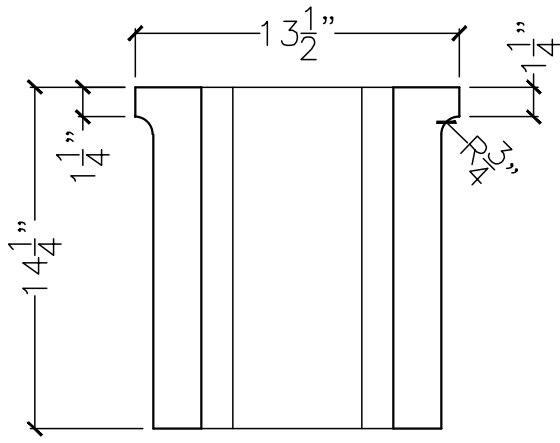

JOB:	MOLD: DB-41
BAY# 92	STONE COLOR:
DATE:	SCALE: $1\frac{1}{2}'' = 12''$ NEED:

TOP VIEW

FRONT VIEW

SECTION VIEW