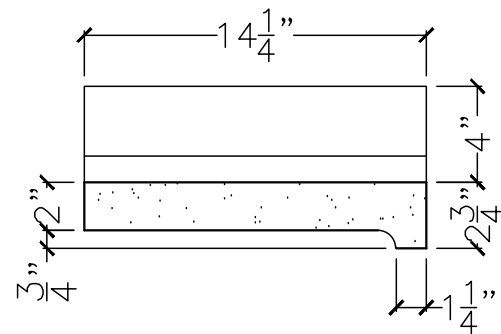

JOB:	MOLD: DB-41
BAY# 92	STONE COLOR:
DATE:	SCALE: $1\frac{1}{2}'' = 12''$ NEED:

TOP VIEW

FRONT VIEW

SECTION VIEW