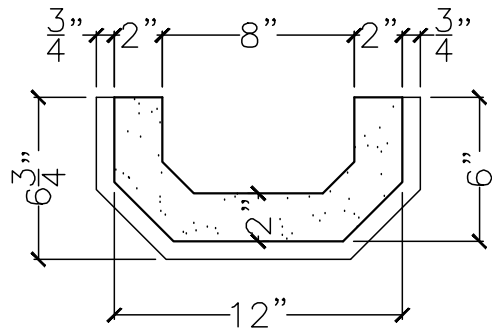

JOB:	MOLD: DB-41
BAY# 92	STONE COLOR:
DATE:	SCALE: $1\frac{1}{2}'' = 12''$ NEED:

TOP VIEW

FRONT VIEW

SECTION VIEW