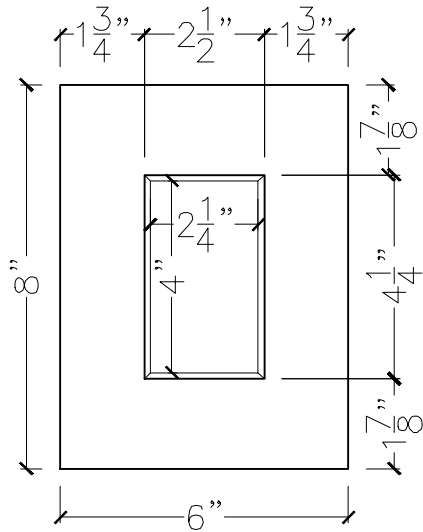

JOB:	MOLD: DB-52
BAY#: 284	STONE COLOR:
DATE:	SCALE: 3"=12"      NEED:

TOP VIEW

FRONT VIEW

SECTION VIEW