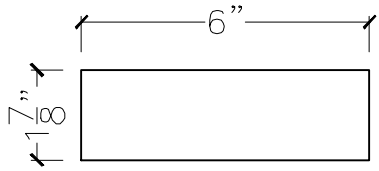

JOB:	MOLD: DB-52
BAY#: 284	STONE COLOR:
DATE:	SCALE: 3"=12"      NEED:

TOP VIEW

FRONT VIEW

SECTION VIEW