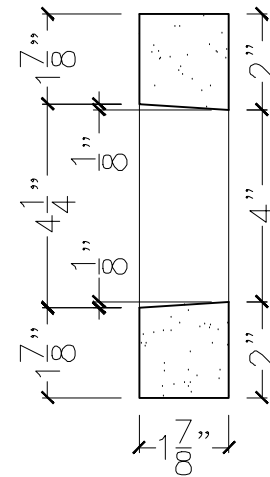

JOB:	MOLD: DB-52
BAY#: 284	STONE COLOR:
DATE:	SCALE: 3"=12"      NEED:

TOP VIEW

FRONT VIEW

SECTION VIEW