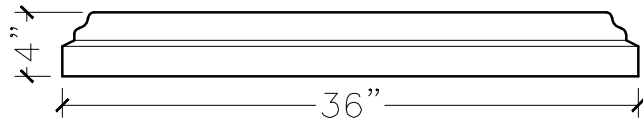

JOB:	MOLD: HEARTH-39
BAY#: 51	STONE COLOR:
DATE:	SCALE: 1"=12" NEED:

TOP VIEW

FRONT VIEW

SECTION VIEW