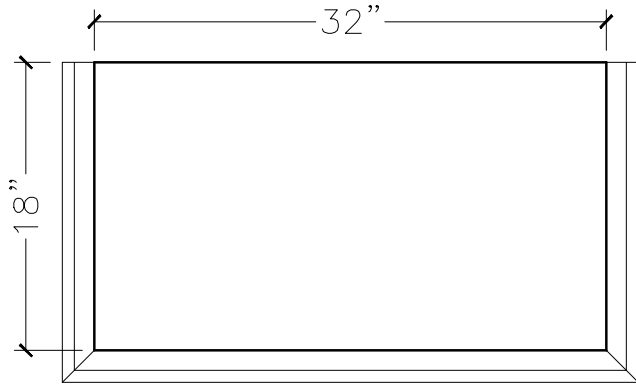

JOB:	MOLD: HEARTH-39
BAY#: 51	STONE COLOR:
DATE:	SCALE: 1"=12" NEED:

TOP VIEW

FRONT VIEW

SECTION VIEW