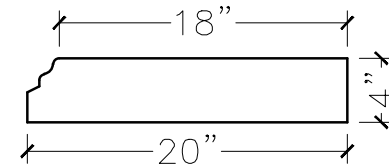

JOB:	MOLD: HEARTH-39
BAY#: 51	STONE COLOR:
DATE:	SCALE: 1"=12" NEED:

TOP VIEW

FRONT VIEW

SECTION VIEW