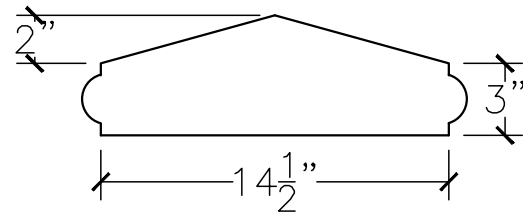

JOB:	MOLD: NP-1200 CAP (14½"x14½" CC-4)
BAY# 96-B	STONE COLOR:
DATE:	SCALE: 1½"=12" NEED:

TOP VIEW

FRONT VIEW

SECTION VIEW