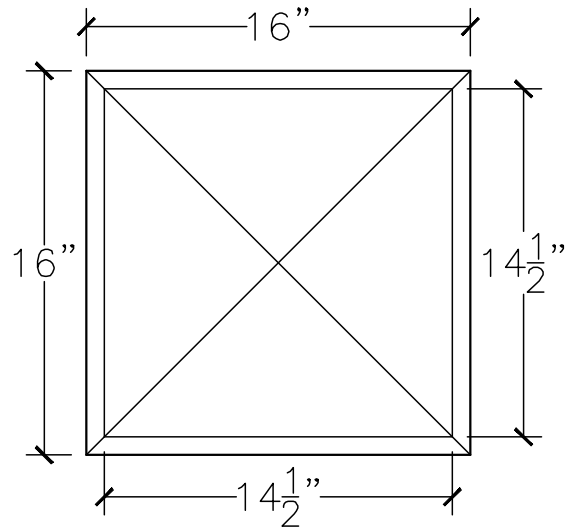

JOB:	MOLD: NP-1200 CAP (14½"x14½" CC-4)
BAY# 96-B	STONE COLOR:
DATE:	SCALE: 1½"=12" NEED:

TOP VIEW

FRONT VIEW

SECTION VIEW