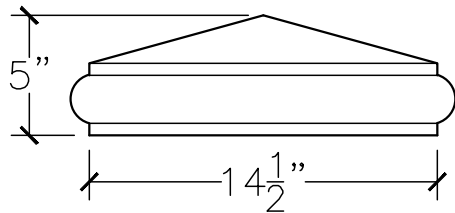

JOB:	MOLD: NP-1200 CAP (14½"x14½" CC-4)
BAY# 96-B	STONE COLOR:
DATE:	SCALE: 1½"=12" NEED:

TOP VIEW

FRONT VIEW

SECTION VIEW