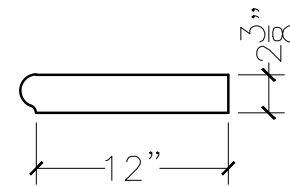

JOB:	MOLD: PC-700 12"W 30"STRAIGHT, 1 SIDE
BAY#: 68-A	STONE COLOR:
DATE:	SCALE: 1"=12" NEED:

TOP VIEW

FRONT VIEW

SECTION VIEW