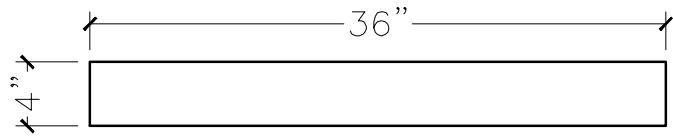

JOB:	MOLD: RB-81	
BAY#: 91	STONE COLOR:	
DATE:	SCALE: 1"=12"	NEED:

TOP VIEW

FRONT VIEW

SECTION VIEW