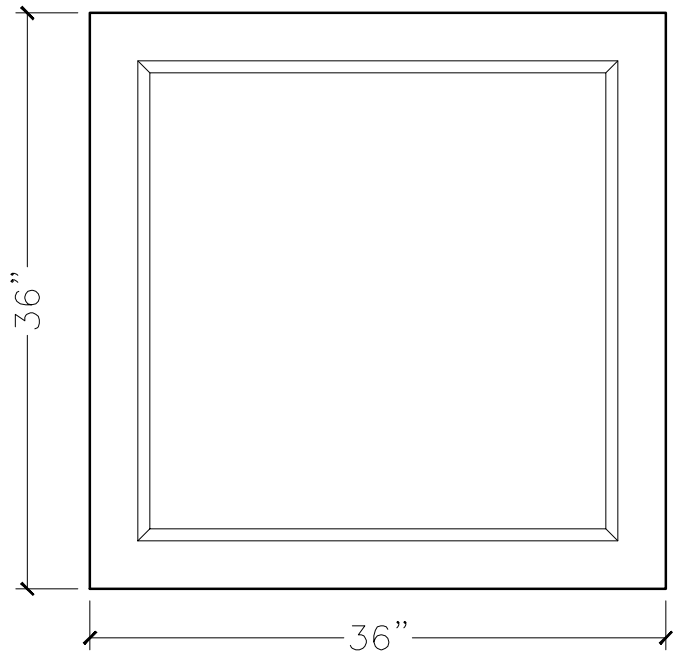

JOB:	MOLD: RB-81	
BAY#: 91	STONE COLOR:	
DATE:	SCALE: 1"=12"	NEED:

TOP VIEW

FRONT VIEW

SECTION VIEW