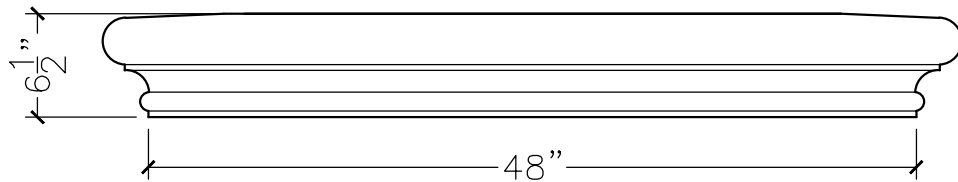

JOB:	MOLD: SILL-56 48" DBL. RETURN
BAY#: 321-B	STONE COLOR:
DATE:	SCALE: 1"=12" NEED:

TOP VIEW

FRONT VIEW

SECTION VIEW