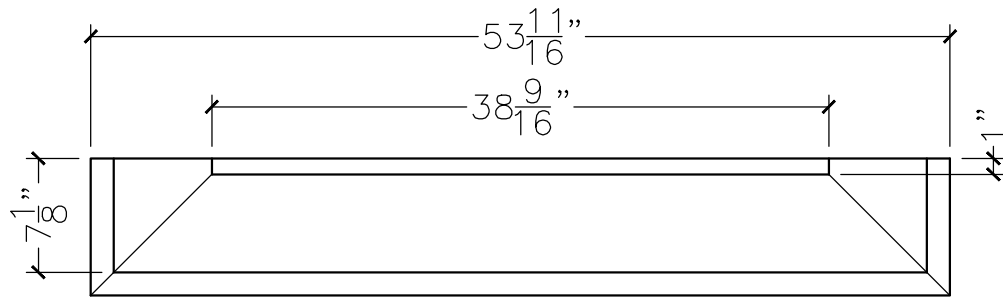

JOB:	MOLD: SILL-56 48" DBL. RETURN
BAY#: 321-B	STONE COLOR:
DATE:	SCALE: 1"=12" NEED:

TOP VIEW

FRONT VIEW

SECTION VIEW