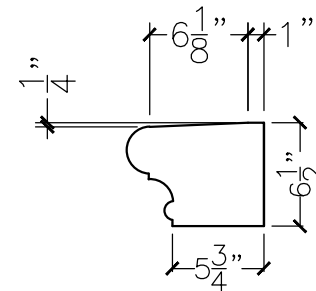

JOB:	MOLD: SILL-56 48" DBL. RETURN
BAY#: 321-B	STONE COLOR:
DATE:	SCALE: 1"=12" NEED:

TOP VIEW

FRONT VIEW

SECTION VIEW