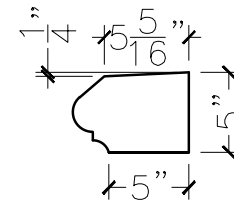

CUSTOMER:	
JOB:	MOLD: SILL-64 42"DBL.RETURN
BAY#: 57-A	STONE COLOR:
DATE:	SCALE: 1"=12" NEED:

TOP VIEW

FRONT VIEW

SECTION VIEW