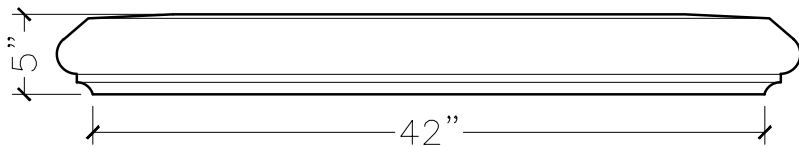

CUSTOMER:	
JOB:	MOLD: SILL-64 42"DBL.RETURN
BAY#: 57-A	STONE COLOR:
DATE:	SCALE: 1"=12" NEED:

TOP VIEW

FRONT VIEW

SECTION VIEW