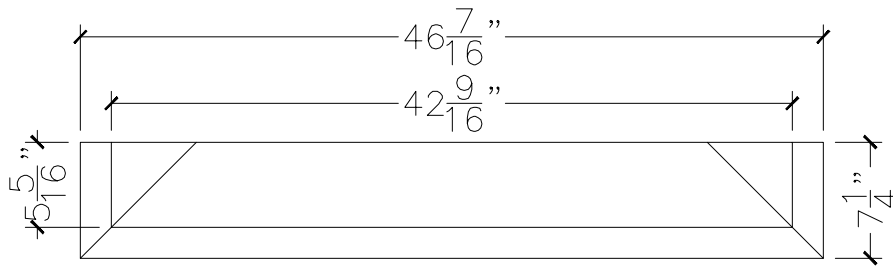

CUSTOMER:	
JOB:	MOLD: SILL-64 42"DBL.RETURN
BAY#: 57-A	STONE COLOR:
DATE:	SCALE: 1"=12" NEED:

TOP VIEW

FRONT VIEW

SECTION VIEW