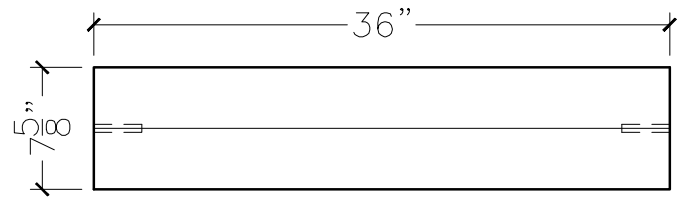

JOB:	MOLD: WC-131 36"ST
BAY#: 45	STONE COLOR:
DATE:	SCALE: 1"=12" NEED:

TOP VIEW

FRONT VIEW

SECTION VIEW