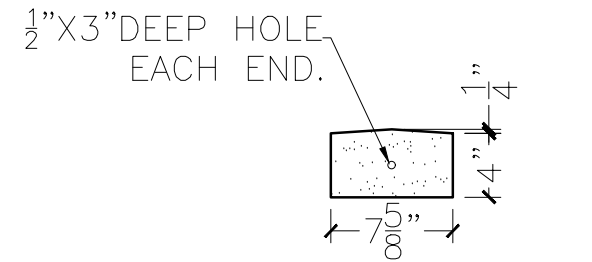

JOB:	MOLD: WC-131 36"ST
BAY#: 45	STONE COLOR:
DATE:	SCALE: 1"=12" NEED:

TOP VIEW

FRONT VIEW

SECTION VIEW