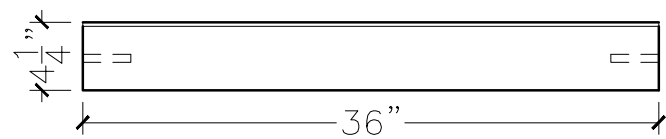

JOB:	MOLD: WC-131 36"ST
BAY#: 45	STONE COLOR:
DATE:	SCALE: 1"=12" NEED:

TOP VIEW

FRONT VIEW

SECTION VIEW