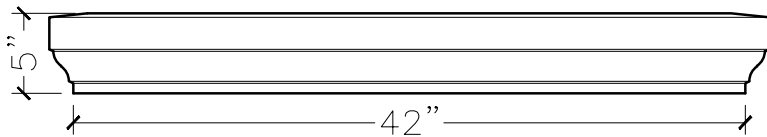

JOB:	MOLD: WT-108 42"DBL.RETURN
BAY#: 49-A	STONE COLOR:
DATE:	SCALE: 1"=12"      NEED:

TOP VIEW

FRONT VIEW

SECTION VIEW