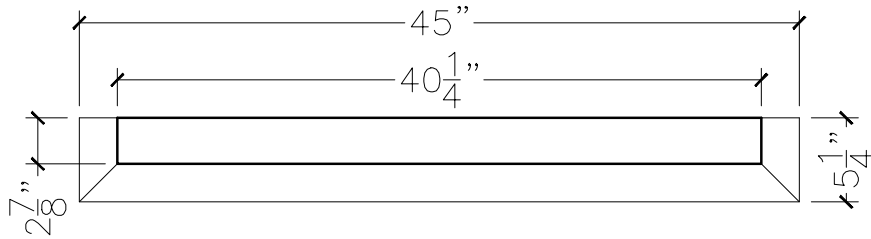

JOB:	MOLD: WT-108 42"DBL.RETURN
BAY#: 49-A	STONE COLOR:
DATE:	SCALE: 1"=12"      NEED:

TOP VIEW

FRONT VIEW

SECTION VIEW