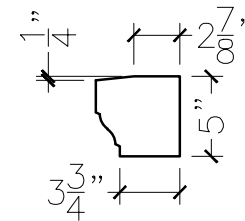

JOB:	MOLD: WT-108 42"DBL.RETURN
BAY#: 49-A	STONE COLOR:
DATE:	SCALE: 1"=12"      NEED:

TOP VIEW

FRONT VIEW

SECTION VIEW