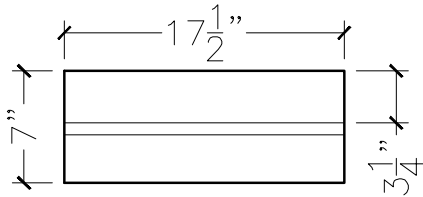

JOB:	MOLD: WT-1 17½" STRAIGHT
BAY#: 177	STONE COLOR:
DATE:	SCALE: 1"=12"      NEED:

TOP VIEW

FRONT VIEW

SECTION VIEW