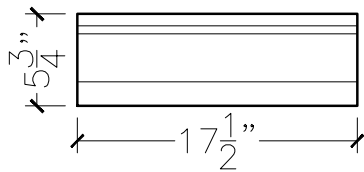

JOB:	MOLD: WT-1 17½" STRAIGHT
BAY#: 177	STONE COLOR:
DATE:	SCALE: 1"=12"      NEED:

TOP VIEW

FRONT VIEW

SECTION VIEW