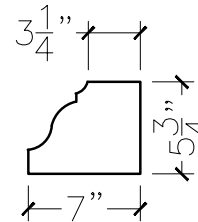

JOB:	MOLD: WT-1 17½" STRAIGHT
BAY#: 177	STONE COLOR:
DATE:	SCALE: 1"=12"      NEED:

TOP VIEW

FRONT VIEW

SECTION VIEW