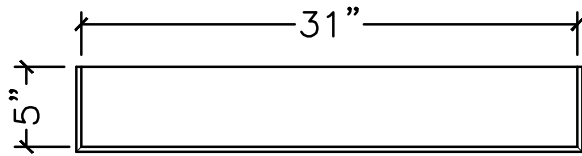

CUSTOMER:	
JOB:	MOLD: WT-118 31" DBL.RETURN
BAY#: 49-A	STONE COLOR:
DATE:	SCALE: 1"=12"      NEED:

TOP VIEW

FRONT VIEW

SECTION VIEW