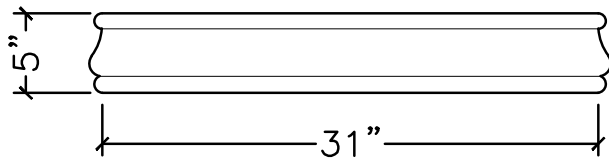

CUSTOMER:	
JOB:	MOLD: WT-118 31" DBL.RETURN
BAY#: 49-A	STONE COLOR:
DATE:	SCALE: 1"=12"      NEED:

TOP VIEW

FRONT VIEW

SECTION VIEW