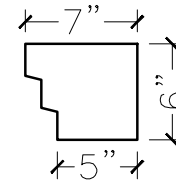

| | |
|-------------|--------------------------|
| CUSTOMER: | |
| JOB: | MOLD: WT-126 30"ST |
| BAY#: 177-A | STONE COLOR: |
| DATE: | SCALE: 1"=12" NEED: |

TOP VIEW

FRONT VIEW

SECTION VIEW