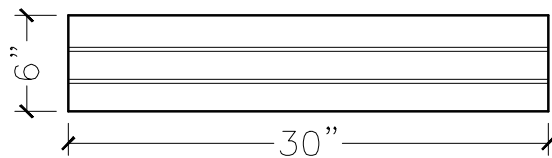

| | |
|-------------|--------------------------|
| CUSTOMER: | |
| JOB: | MOLD: WT-126 30"ST |
| BAY#: 177-A | STONE COLOR: |
| DATE: | SCALE: 1"=12" NEED: |

TOP VIEW

FRONT VIEW

SECTION VIEW