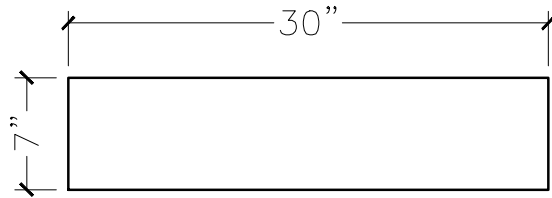

| | |
|-------------|--------------------------|
| CUSTOMER: | |
| JOB: | MOLD: WT-126 30"ST |
| BAY#: 177-A | STONE COLOR: |
| DATE: | SCALE: 1"=12" NEED: |

TOP VIEW

FRONT VIEW

SECTION VIEW