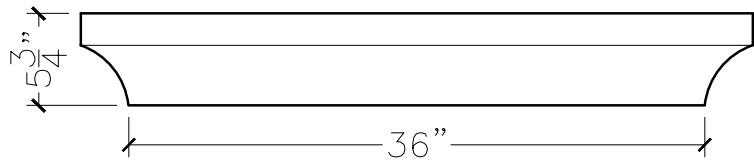

JOB:	MOLD: WT-131 36" DBL. RETURN
BAY#: 177	STONE COLOR:
DATE:	SCALE: 1"=12" NEED:

TOP VIEW

FRONT VIEW

SECTION VIEW