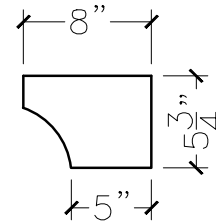

JOB:	MOLD: WT-131 36" DBL. RETURN
BAY#: 177	STONE COLOR:
DATE:	SCALE: 1"=12" NEED:

TOP VIEW

FRONT VIEW

SECTION VIEW