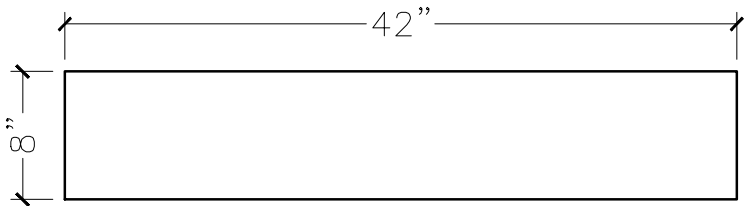

JOB:	MOLD: WT-131 36" DBL. RETURN
BAY#: 177	STONE COLOR:
DATE:	SCALE: 1"=12" NEED:

TOP VIEW

FRONT VIEW

SECTION VIEW