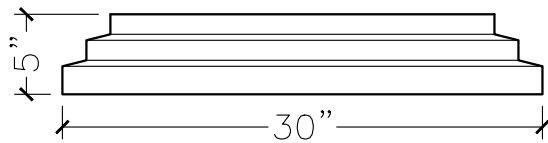

CUSTOMER:	
JOB:	MOLD: WT-132 30"DBL.RETURN
BAY#: 319-A	STONE COLOR:
DATE:	SCALE: 1"=12" NEED:

TOP VIEW

FRONT VIEW

SECTION VIEW