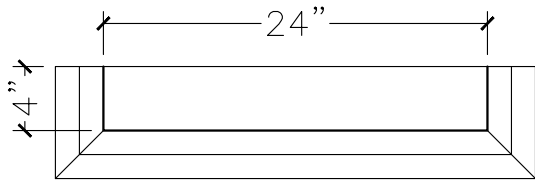

CUSTOMER:	
JOB:	MOLD: WT-132 30"DBL.RETURN
BAY#: 319-A	STONE COLOR:
DATE:	SCALE: 1"=12" NEED:

TOP VIEW

FRONT VIEW

SECTION VIEW