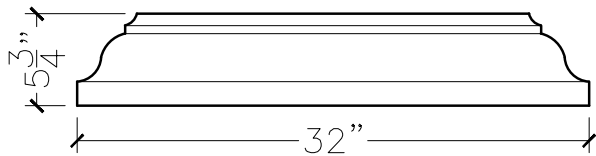

JOB:	MOLD: WT-1 32" DBL.RETURN
BAY#: 177	STONE COLOR:
DATE:	SCALE: 1"=12"      NEED:

TOP VIEW

FRONT VIEW

SECTION VIEW