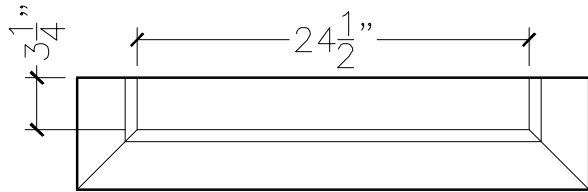

JOB:	MOLD: WT-1 32" DBL.RETURN
BAY#: 177	STONE COLOR:
DATE:	SCALE: 1"=12"      NEED:

TOP VIEW

FRONT VIEW

SECTION VIEW