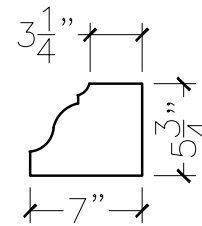

JOB:	MOLD: WT-1 32" DBL.RETURN
BAY#: 177	STONE COLOR:
DATE:	SCALE: 1"=12"      NEED:

TOP VIEW

FRONT VIEW

SECTION VIEW