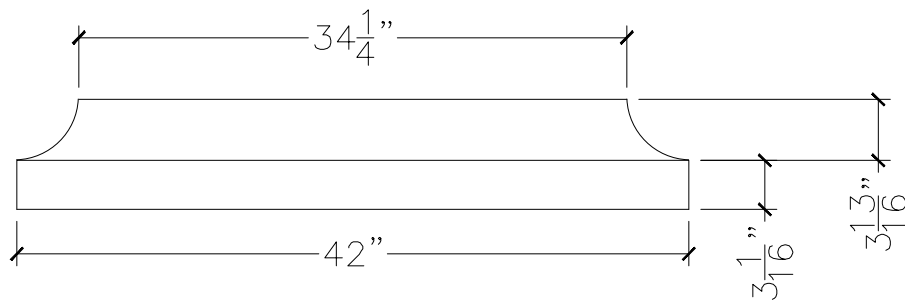

CUSTOMER:	
JOB:	MOLD: WT-145 DBL RETURN
BAY#: 314-A	STONE COLOR:
DATE:	SCALE: 1"=12" NEED:

TOP VIEW

FRONT VIEW

SECTION VIEW