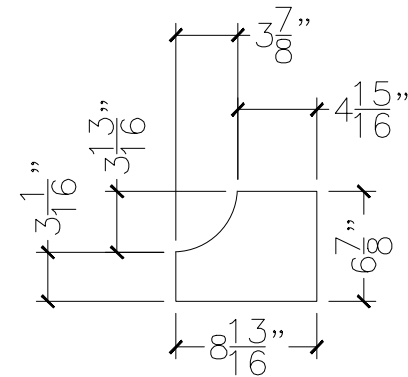

CUSTOMER:	
JOB:	MOLD: WT-145 DBL RETURN
BAY#: 314-A	STONE COLOR:
DATE:	SCALE: 1"=12" NEED:

TOP VIEW

FRONT VIEW

SECTION VIEW