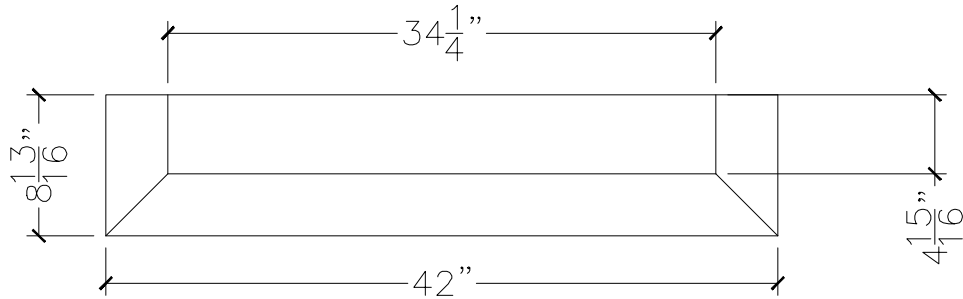

CUSTOMER:	
JOB:	MOLD: WT-145 DBL RETURN
BAY#: 314-A	STONE COLOR:
DATE:	SCALE: 1"=12" NEED:

TOP VIEW

FRONT VIEW

SECTION VIEW