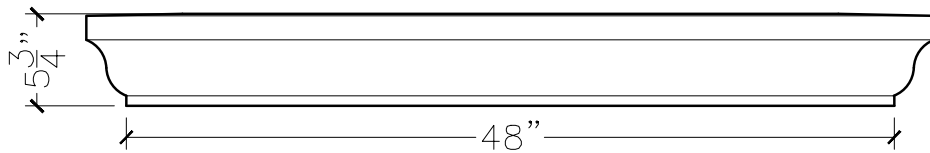

JOB:	MOLD: WT-55 48"DBL.RETURN
BAY#: 319-A	STONE COLOR:
DATE:	SCALE: 1"=12" NEED:

TOP VIEW

FRONT VIEW

SECTION VIEW