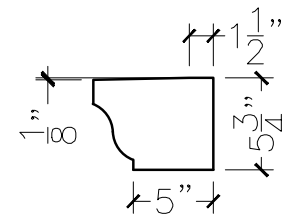

JOB:	MOLD: WT-55 48"DBL.RETURN
BAY#: 319-A	STONE COLOR:
DATE:	SCALE: 1"=12" NEED:

TOP VIEW

FRONT VIEW

SECTION VIEW