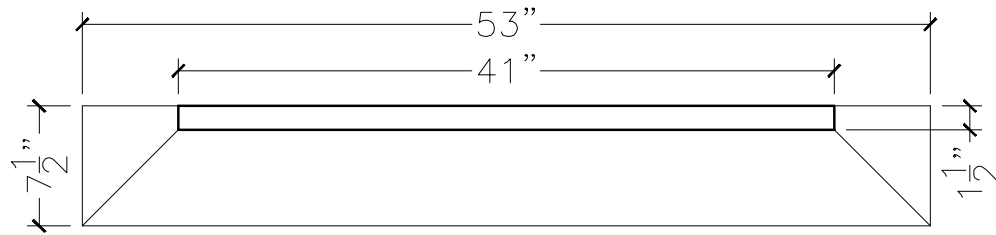

JOB:	MOLD: WT-55 48"DBL.RETURN
BAY#: 319-A	STONE COLOR:
DATE:	SCALE: 1"=12" NEED:

TOP VIEW

FRONT VIEW

SECTION VIEW