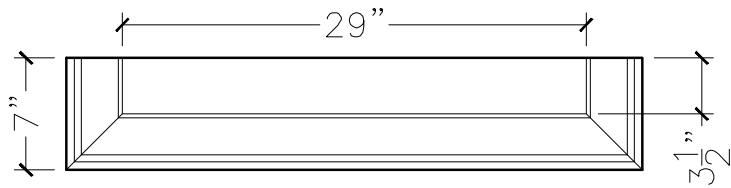

JOB:	MOLD: WT-5 36"DBL.RETURN
BAY#: 177	STONE COLOR:
DATE:	SCALE: 1"=12" NEED:

TOP VIEW

FRONT VIEW

SECTION VIEW