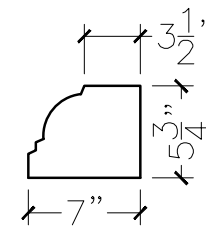

JOB:	MOLD: WT-5 36"DBL.RETURN
BAY#: 177	STONE COLOR:
DATE:	SCALE: 1"=12" NEED:

TOP VIEW

FRONT VIEW

SECTION VIEW