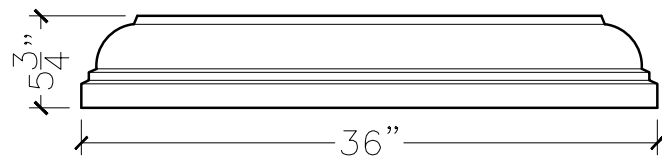

JOB:	MOLD: WT-5 36"DBL.RETURN
BAY#: 177	STONE COLOR:
DATE:	SCALE: 1"=12" NEED:

TOP VIEW

FRONT VIEW

SECTION VIEW