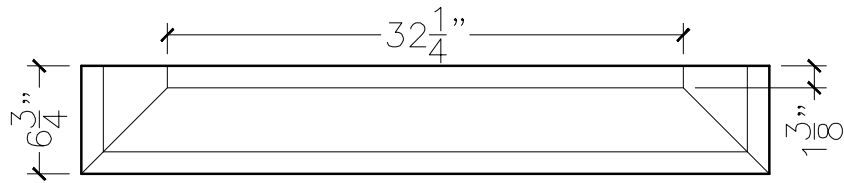

JOB:	MOLD: WT-6 38"DBL.RETURN
BAY#: 177	STONE COLOR:
DATE:	SCALE: 1"=12" NEED:

TOP VIEW

FRONT VIEW

SECTION VIEW