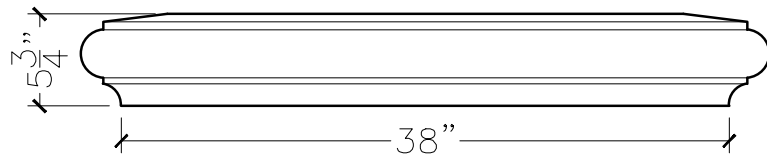

JOB:	MOLD: WT-6 38"DBL.RETURN
BAY#: 177	STONE COLOR:
DATE:	SCALE: 1"=12" NEED:

TOP VIEW

FRONT VIEW

SECTION VIEW