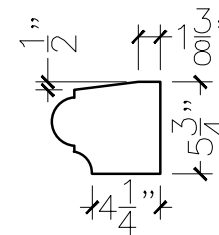

JOB:	MOLD: WT-6 38"DBL.RETURN
BAY#: 177	STONE COLOR:
DATE:	SCALE: 1"=12" NEED:

TOP VIEW

FRONT VIEW

SECTION VIEW