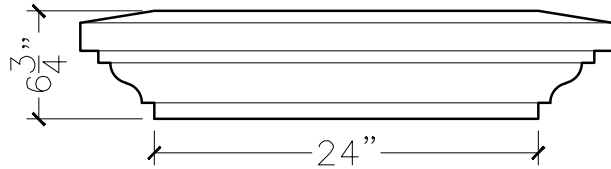

JOB:	MOLD: WT-77 24"DBL.RETURN
BAY#: 307-A	STONE COLOR:
DATE:	SCALE: 1"=12"      NEED:

TOP VIEW

FRONT VIEW

SECTION VIEW