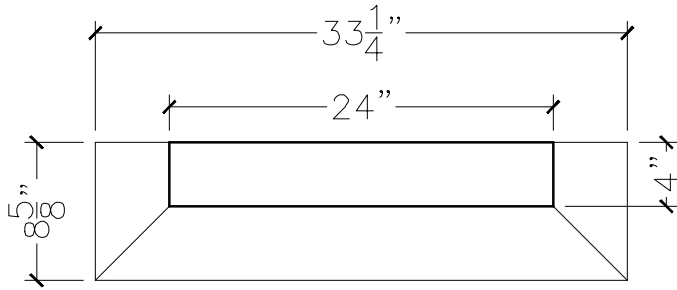

JOB:	MOLD: WT-77 24"DBL.RETURN
BAY#: 307-A	STONE COLOR:
DATE:	SCALE: 1"=12"      NEED:

TOP VIEW

FRONT VIEW

SECTION VIEW