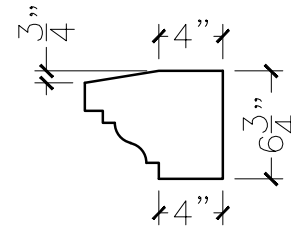

JOB:	MOLD: WT-77 24"DBL.RETURN
BAY#: 307-A	STONE COLOR:
DATE:	SCALE: 1"=12"      NEED:

TOP VIEW

FRONT VIEW

SECTION VIEW