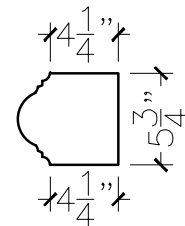

JOB:	MOLD: WT-7 31"DBL.RETURN
BAY#: 177	STONE COLOR:
DATE:	SCALE: 1"=12" NEED:

TOP VIEW

FRONT VIEW

SECTION VIEW