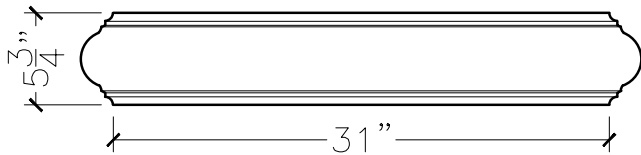

JOB:	MOLD: WT-7 31"DBL.RETURN
BAY#: 177	STONE COLOR:
DATE:	SCALE: 1"=12" NEED:

TOP VIEW

FRONT VIEW

SECTION VIEW