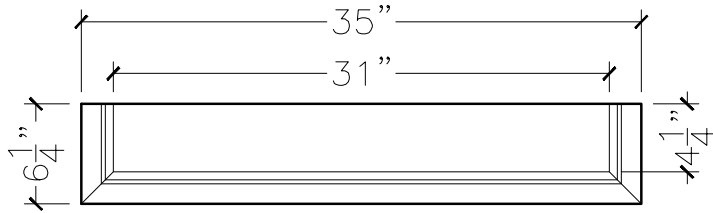

JOB:	MOLD: WT-7 31"DBL.RETURN
BAY#: 177	STONE COLOR:
DATE:	SCALE: 1"=12" NEED:

TOP VIEW

FRONT VIEW

SECTION VIEW