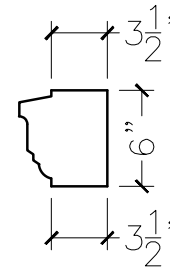

JOB:	MOLD: WT-8 38"DBL. RETURN
BAY#: 177	STONE COLOR:
DATE:	SCALE: 1"=12" NEED:

TOP VIEW

FRONT VIEW

SECTION VIEW