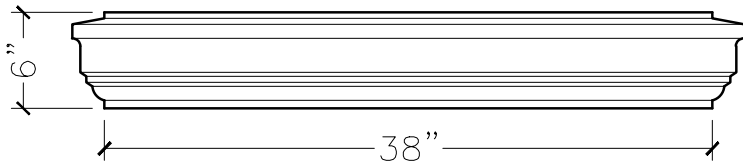

JOB:	MOLD: WT-8 38"DBL. RETURN
BAY#: 177	STONE COLOR:
DATE:	SCALE: 1"=12" NEED:

TOP VIEW

FRONT VIEW

SECTION VIEW