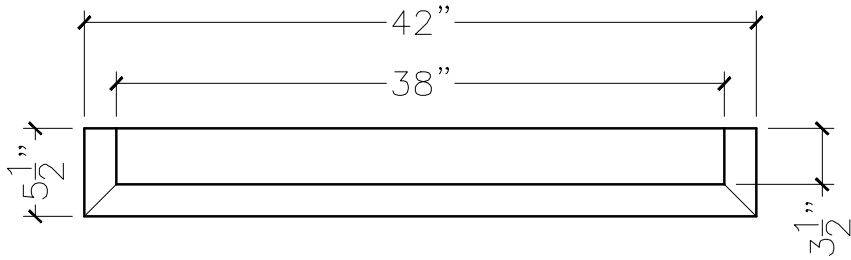

JOB:	MOLD: WT-8 38"DBL. RETURN
BAY#: 177	STONE COLOR:
DATE:	SCALE: 1"=12" NEED:

TOP VIEW

FRONT VIEW

SECTION VIEW